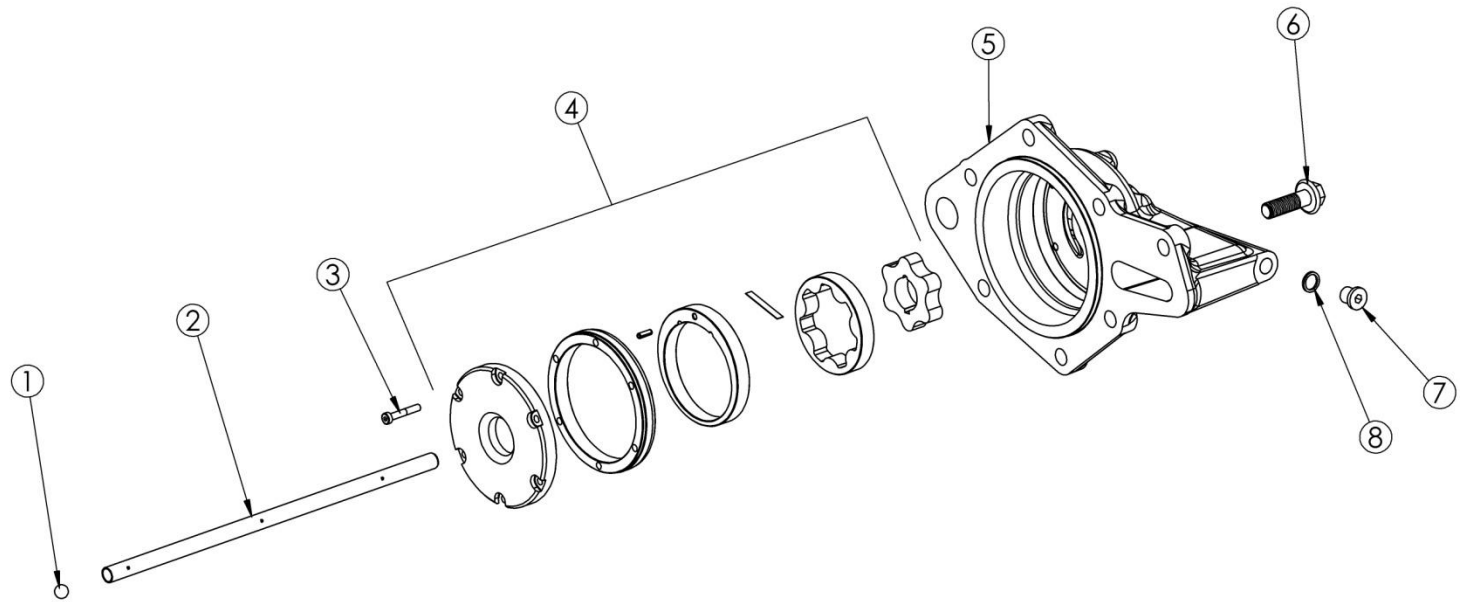

INPUT SHAFT COVER T60

Marmon-Herrington