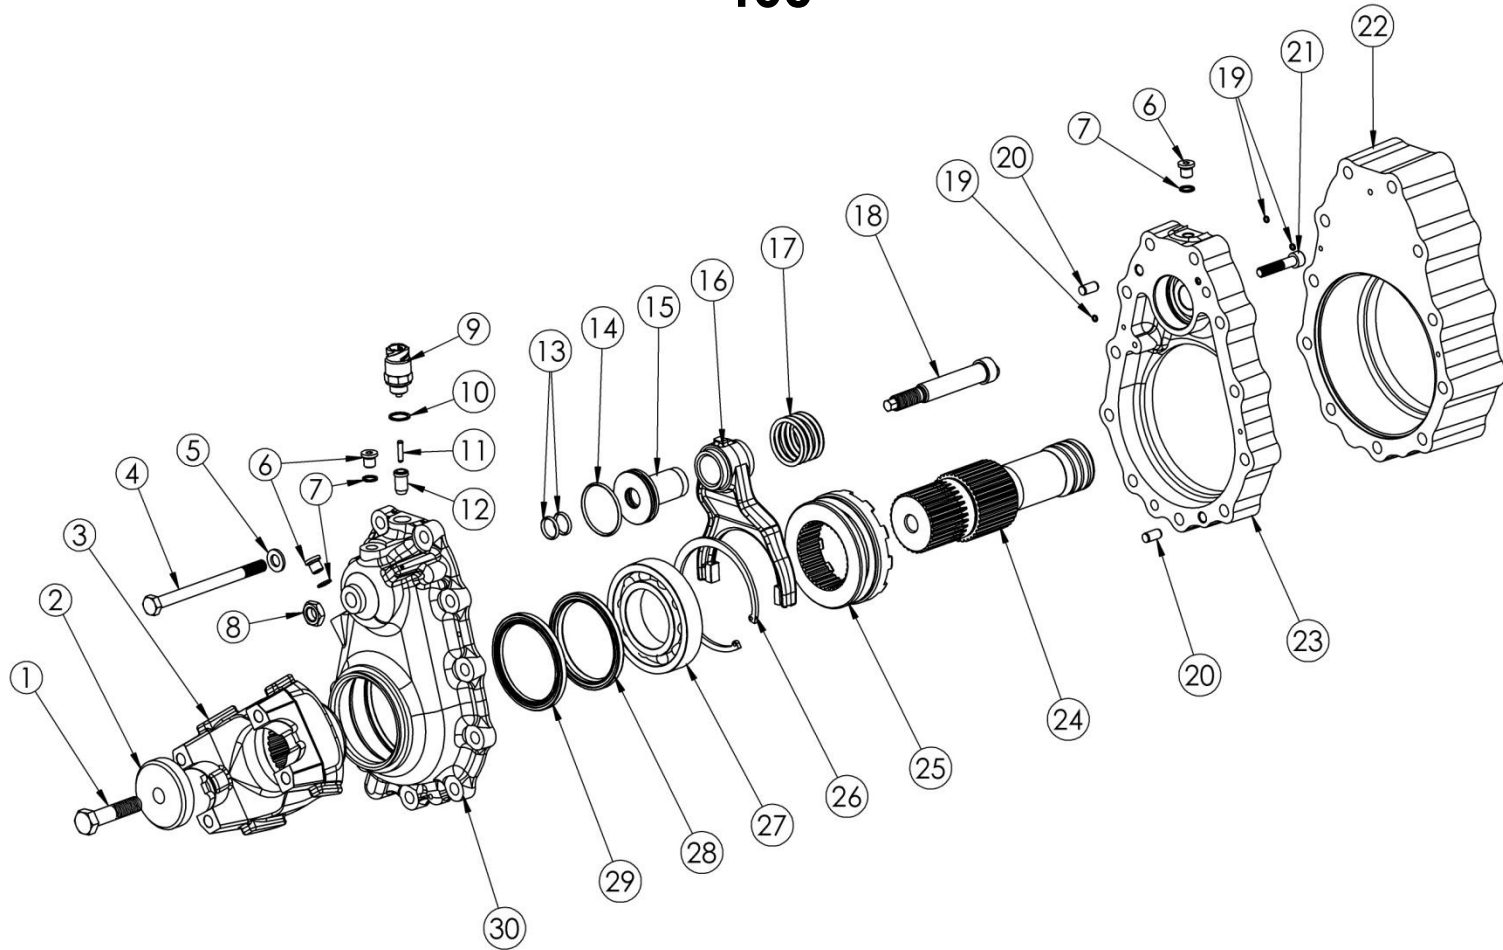

FRONT DECLUTCH ASSEMBLY T60

Marmon-Herrington