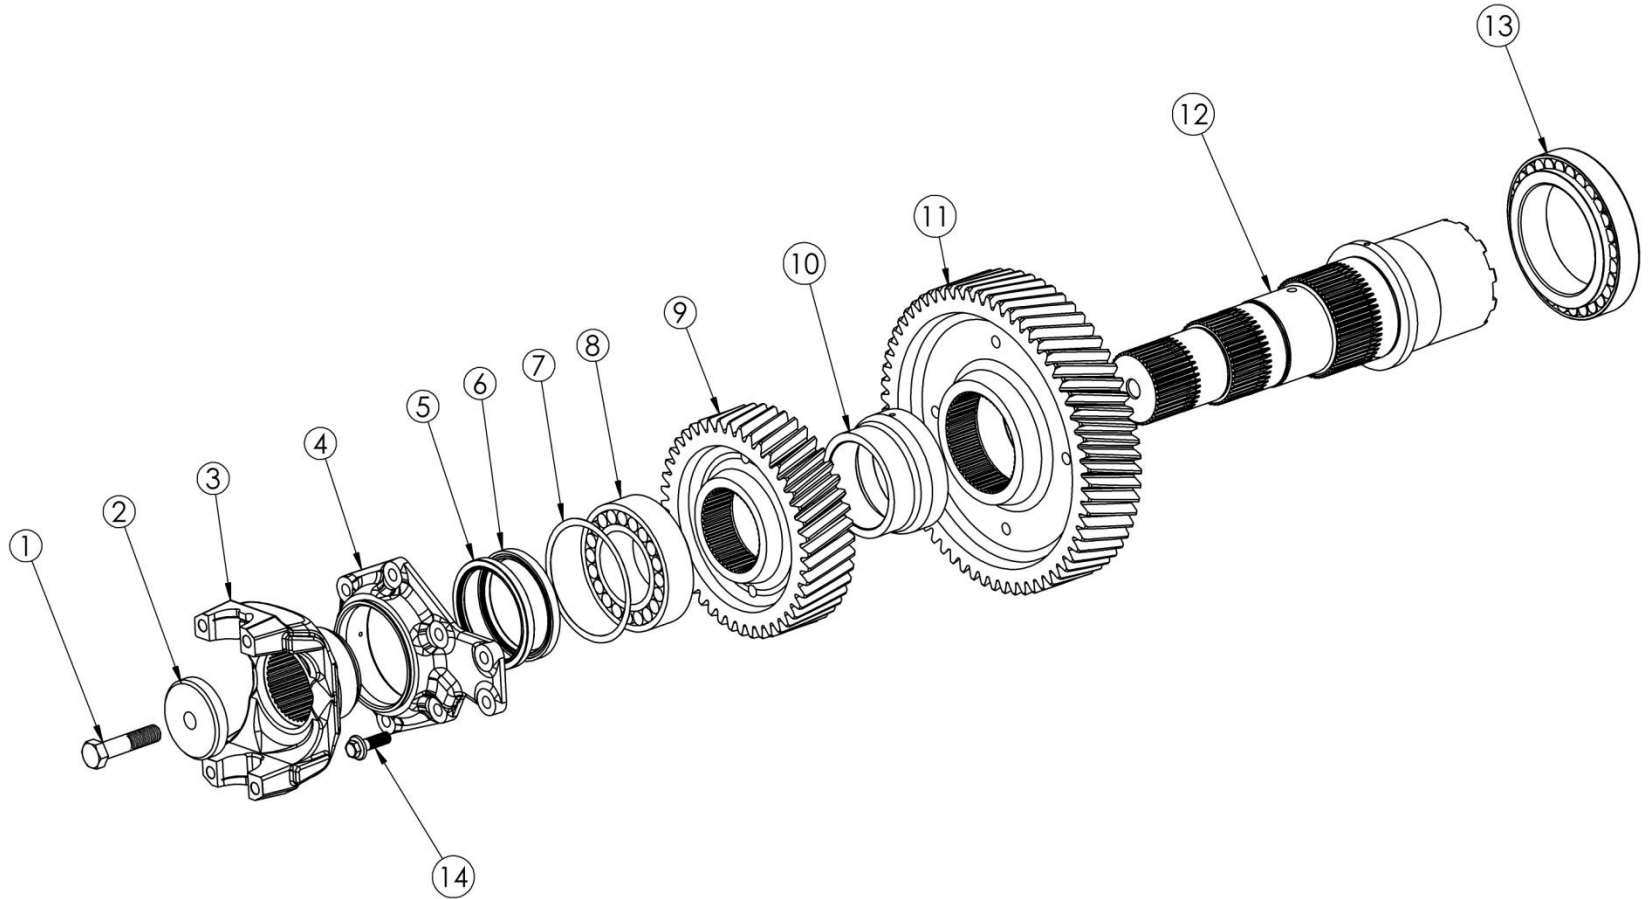

# OUTPUT SHAFT T60

Marmon-Herrington