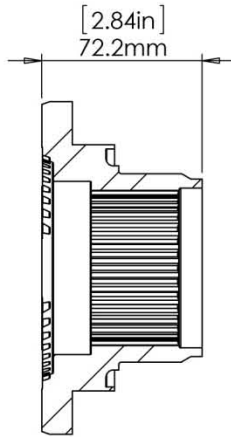

# FLANGE IDENTIFICATION

**KV 150 Series**

11060220261  
Input Flange  
34 Spline

11060220251  
Rear Output Flange  
34 Spline

11060220031  
Front Output Flange  
31 Spline

11060220271  
Rear Output Flange  
Parking Brake  
34 Spline

**1710 Series**

11060220301  
Input Flange  
34 Spline

11060220311  
Rear Output Flange  
34 Spline

11060220291  
Front Output Flange  
31 Spline