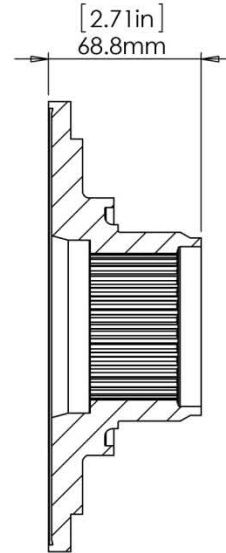

# FLANGE IDENTIFICATION

**KV 150 Series**

11060220261  
Input Flange  
34 Spline

11060220251  
Rear Output Flange  
34 Spline

11060220031  
Front Output Flange  
31 Spline

11060220271  
Rear Output Flange  
Parking Brake  
34 Spline

**1710 Series**

11060220301  
Input Flange  
34 Spline

11060220311  
Rear Output Flange  
34 Spline

11060220291  
Front Output Flange  
31 Spline