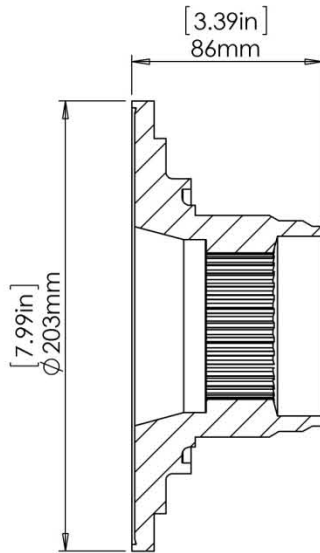

# FLANGE IDENTIFICATION

**KV 150 Series**

11060220261  
Input Flange  
34 Spline

11060220251  
Rear Output Flange  
34 Spline

11060220031  
Front Output Flange  
31 Spline

11060220271  
Rear Output Flange  
Parking Brake  
34 Spline

**1710 Series**

11060220301  
Input Flange  
34 Spline

11060220311  
Rear Output Flange  
34 Spline

11060220291  
Front Output Flange  
31 Spline