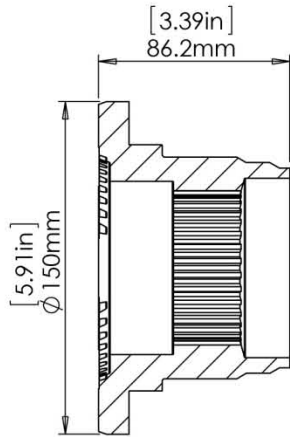

# FLANGE IDENTIFICATION

**KV 150 Series**

11060220261  
Input Flange  
34 Spline

11060220251  
Rear Output Flange  
34 Spline

11060220031  
Front Output Flange  
31 Spline

11060220271  
Rear Output Flange  
Parking Brake  
34 Spline

**1710 Series**

11060220301  
Input Flange  
34 Spline

11060220311  
Rear Output Flange  
34 Spline

11060220291  
Front Output Flange  
31 Spline