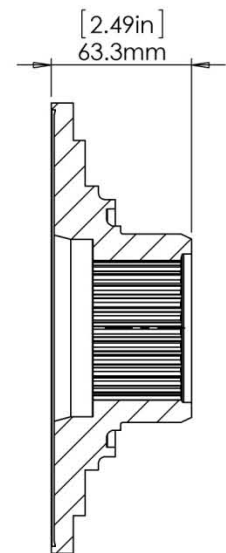

# FLANGE IDENTIFICATION

**KV 150 Series**

11060220261  
Input Flange  
34 Spline

11060220251  
Rear Output Flange  
34 Spline

11060220031  
Front Output Flange  
31 Spline

11060220271  
Rear Output Flange  
Parking Brake  
34 Spline

**1710 Series**

11060220301  
Input Flange  
34 Spline

11060220311  
Rear Output Flange  
34 Spline

11060220291  
Front Output Flange  
31 Spline