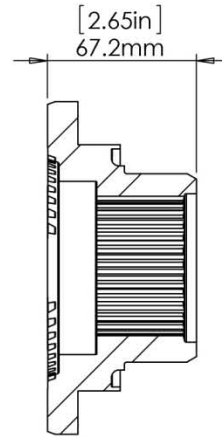

# FLANGE IDENTIFICATION

**KV 150 Series**

11060220261  
Input Flange  
34 Spline

11060220251  
Rear Output Flange  
34 Spline

11060220031  
Front Output Flange  
31 Spline

11060220271  
Rear Output Flange  
Parking Brake  
34 Spline

**1710 Series**

11060220301  
Input Flange  
34 Spline

11060220311  
Rear Output Flange  
34 Spline

11060220291  
Front Output Flange  
31 Spline