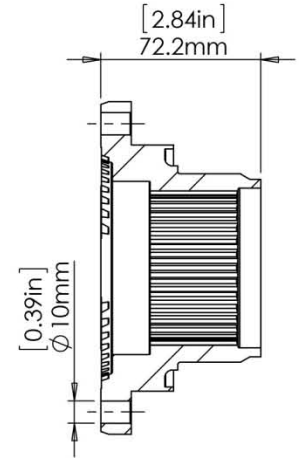

# FLANGE IDENTIFICATION

**KV 150 Series**

11060220261  
Input Flange  
34 Spline

11060220251  
Rear Output Flange  
34 Spline

11060220031  
Front Output Flange  
31 Spline

11060220271  
Rear Output Flange  
Parking Brake  
34 Spline

**1710 Series**

11060220301  
Input Flange  
34 Spline

11060220311  
Rear Output Flange  
34 Spline

11060220291  
Front Output Flange  
31 Spline