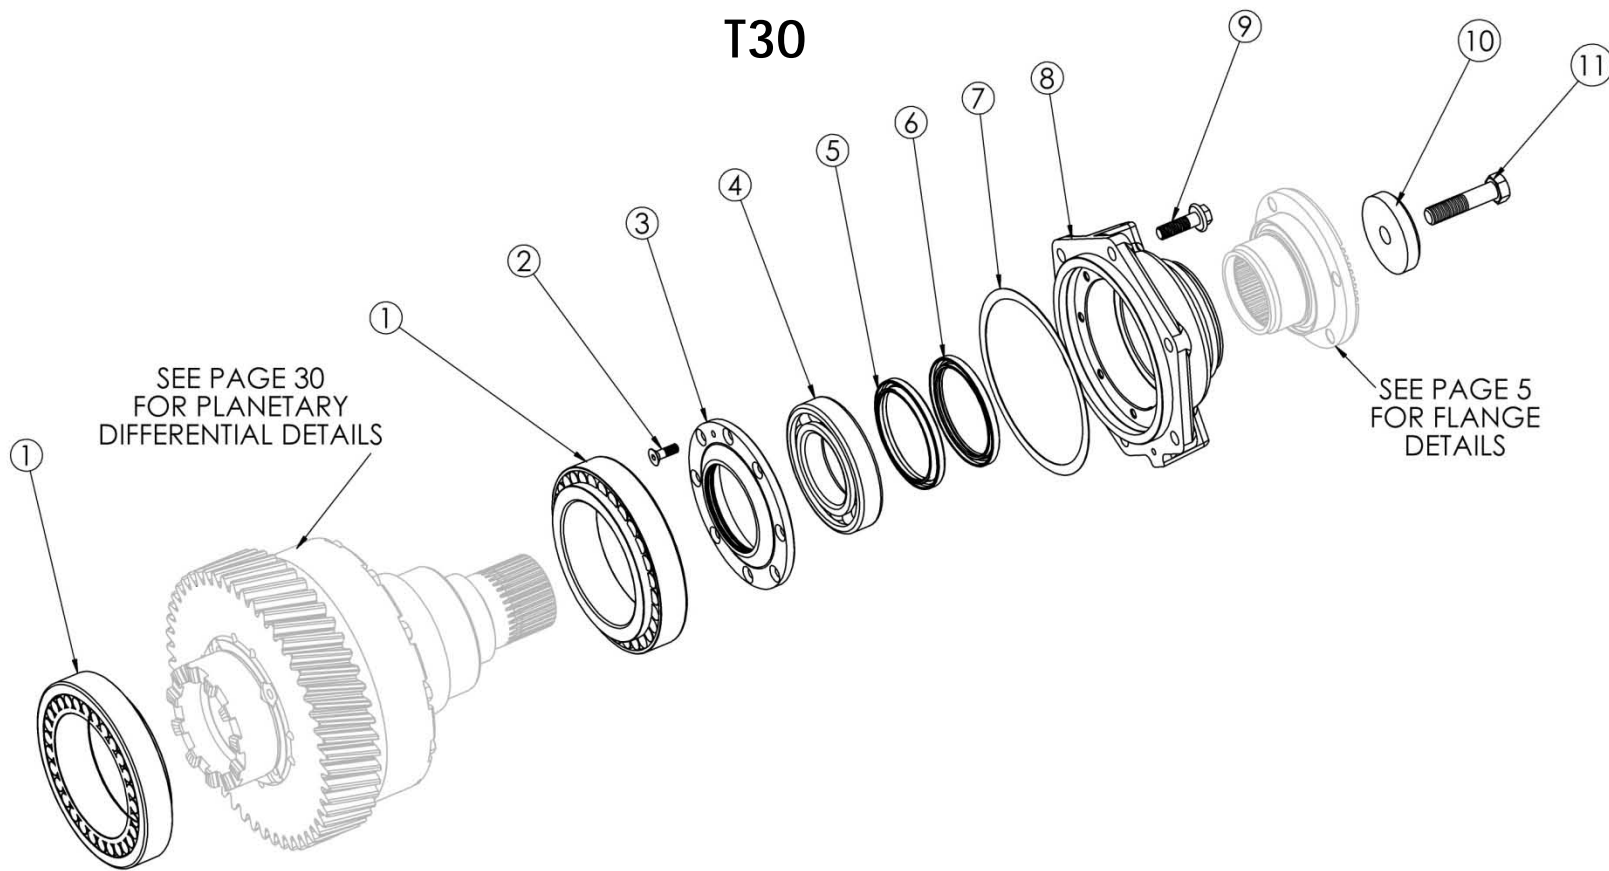

OUTPUT SHAFT PD OPTION T30

Marmon-Herrington