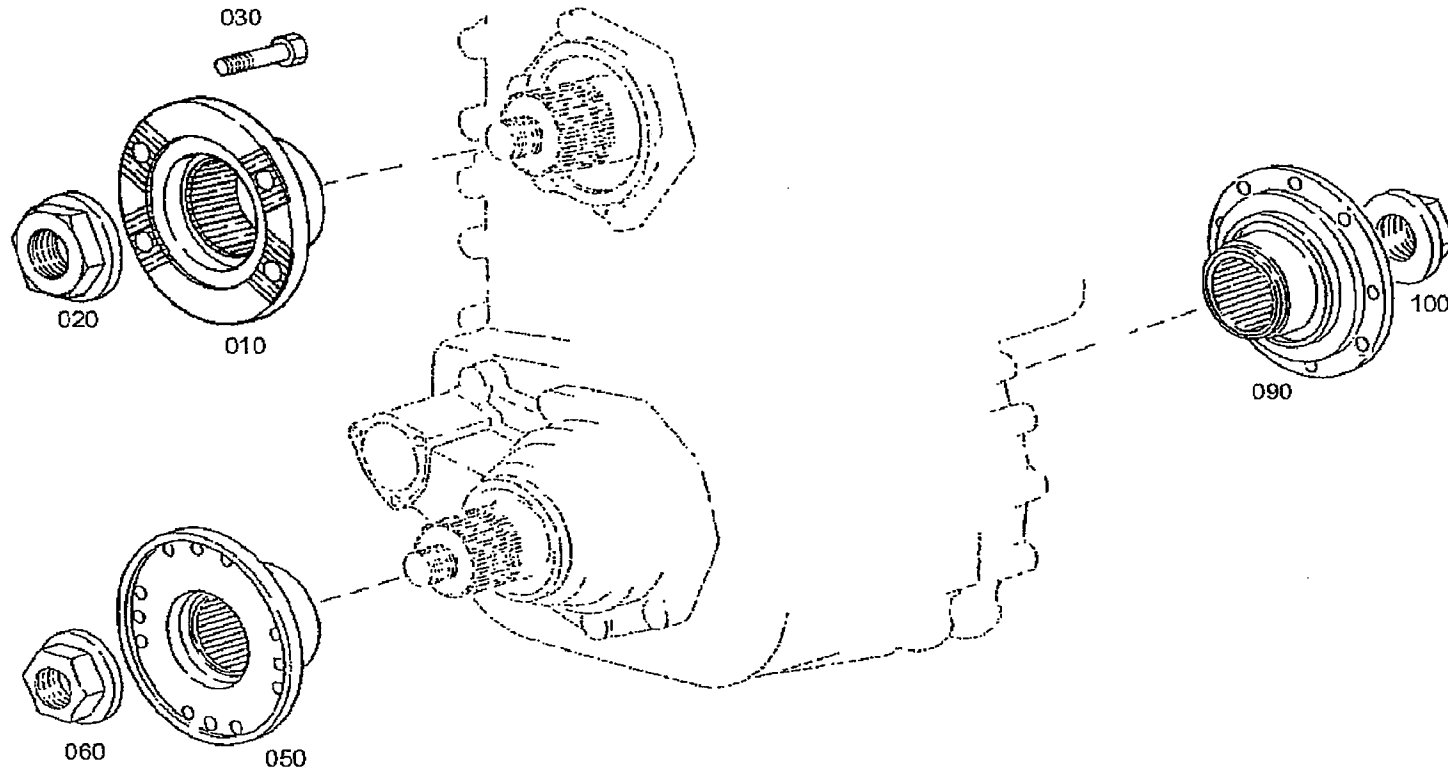

Item #	MH Part Number	Description	Qty Req	Item #	MH Part Number	Description	Qty Req
10	MVG201006	BEARING HOUSING	1	270	MVG201052	TAROLLBEARING	1
20	MVG201093	GEAR SHIFT FORK	1	280	MVG202049	SHAFT SEAL	1
30	MVG201009	COVER	1	284	MVG202050	SHAFT SEAL	1
40	MVG201010	COVER	1	290	MVG201039	TAROLLBEARING	1
50	MVG202037	HEXAGON BOLT	3	300	MVG201053A	SHIM	1
60	MVG202038	HEXAGON NUT	1	X	MVG201053B	SHIM	1
70	MVG201095	CAP NUT	1	X	MVG201053C	SHIM	1
80	MVG121042	SCREW PLUG	1	X	MVG201053D	SHIM	1
98	MVG121040	SEALING RING	1	X	MVG201053E	SHIM	1
110	MVG121034	BUSH	1	X	MVG201053F	SHIM	1
120	MVG121031	WASHER	1	X	MVG201053G	SHIM	1
130	MVG121037	PISTON	1	X	MVG201053H	SHIM	1
140	MVG121033	COMPRSPRING	1	310	MVG201125	COVER PLATE	1
150	MVG121038	SEALING COLLAR	1	320	MVG202051	OUTPUT SHAFT	1
160	MVG202039	O-RING	1	340	MVG202052	BEARING COVER	1
170	MVG201098	OUTPUT SHAFT	1	350	MVG202053	HEXAGON BOLT	7
172	MVG202040	RETAINING RING	2				
180	MVG202041	BALL BEARING	1				
200	MVG201055	RETAINING RING	1				
210	MVG202042	SHAFT SEAL	1				
218	MVG161036	GEAR SHIFT SLEEVE	1				
220	MVG202043	POT	1				
230	MVG202044	SHAFT SEAL	1				
240	MVG202045	STUD	7				
250	MVG202046	STUD	3				
260	MVG202047	HEXAGON NUT	10				

MARMON-HERRINGTON ALL-WHEEL DRIVE

13001 Magisterial Drive • Louisville, KY 40223

(502) 253-0277 • (800) 227-0727 • Fax (502) 253-0317

E-mail: info@marmon-herrington.com

OUTPUT SHAFT

FLANGES

Marmon-Herrington