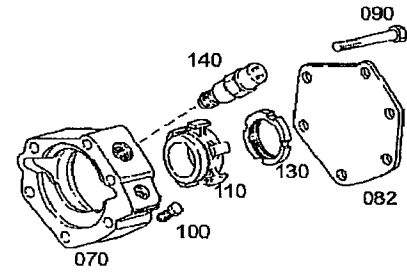

Item #	MH Part Number	Description	Qty Req	Item #	MH Part Number	Description	Qty Req
10	MVG202007	INPUT SHAFT	1	250	MVG202016	BEARING HOUSING	1
18	MVG201064	OIL DAM	1	260	MVG121068	GEAR	1
30	MVG201110	GEAR SHIFT SLEEVE	1	270	MVG202017	BALL	1
40	MVG201035	INPUT GEAR	1	272	MVG121067	GEAR RING	1
50	MVG201036	INPUT GEAR	1	280	MVG202018	CAP SCREW	2
60	MVG202008	BEARING COVER	1	290	MVG202019	CAP SCREW	2
70	MVG202009	HEXAGON BOLT	6	300	MVG202020	COVER	1
80	MVG202010	POT	1	320	MVG161018	COVER	1
90	MVG202011	SHAFT SEAL	1	330	MVG202021	HEXAGON BOLT	4
100	MVG202012	SHAFT SEAL	1	350	MVG202022	SEALING RING	1
110	MVG201039	TAROLLBEARING	2	360	MVG202023	UNION SCREW	1
130	MVG161014A	SHIM	1	370	MVG202024	OIL INDUCTION PIPE	1
xx	MVG161014B	SHIM	1	380	MVG121040	SEALING RING	1
xx	MVG161014C	SHIM	1	390	MVG202025	SOCKET	1
xx	MVG161014D	SHIM	1	400	MVG751038	UNION NUT	1
xx	MVG161014E	SHIM	1	410	MVG202026	SOCKET	1
xx	MVG161014F	SHIM	1	420	MVG202027	HEXAGON NUT	1
xx	MVG161014G	SHIM	1	430	MVG202028	UNION NUT	1
xx	MVG161014H	SHIM	1	440	MVG751042	SEALING RING	1
150	DB51002	KERNL VERSCHLUSS	3	450	MVG202029	PRESSURE RING	1
170	MVG202013	BALL	1	460	MVG751044	CUTTING RING	2
180	MVG202014	HOUSING	1	470	MVG121010	SEALING RING	1
210	MVG751033	SLOTPIN	1	480	MVG751028	SCREW PLUG	1
230	MVG751034	OIL PUMP COVER	1				
240	MVG202015	HEXAGON BOLT	6				

MARMON-HERRINGTON ALL-WHEEL DRIVE

13001 Magisterial Drive • Louisville, KY 40223

(502) 253-0277 • (800) 227-0727 • Fax (502) 253-0317

E-mail: info@marmon-herrington.com

INPUT SHAFT

DOUBLE GEAR ASSY

Marmon-Herrington