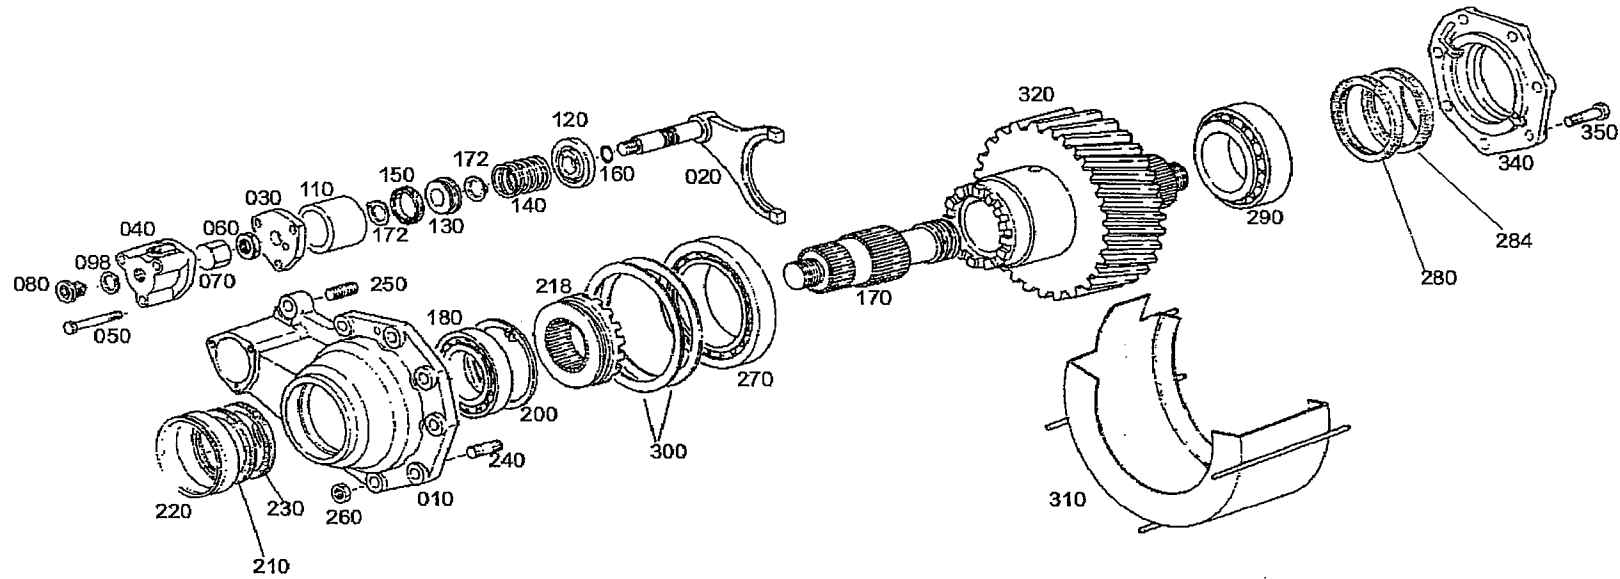

Item #	MH Part Number	Description	Qty Req	Item #	MH Part Number	Description	Qty Req
10	MVG201126	COVER PLATE	1				
20	MVG202030	DOUBLE GEAR	1				
30	MVG201004	END COVER	1				
40	MVG202031	HEXAGON BOLT	5				
60	MVG201046A	SHIM	1				
xx	MVG201046B	SHIM	1				
xx	MVG201046C	SHIM	1				
70	MVG202032	SPEEDOMETER HOUSING	1				
78	MVG201130	CYROLLBEARING	2				
82	MVG201026	COVER	1				
90	MVG202033	HEXAGON BOLT	6				
100	MVG202034	HEXAGON BOLT	1				
110	MVG202035	IMPULSTAR	1				
130	MVG202036	SLOTTED NUT	1				
140	MT932542	PULSE SENSOR	1				

MARMON-HERRINGTON ALL-WHEEL DRIVE

13001 Magisterial Drive • Louisville, KY 40223

(502) 253-0277 • (800) 227-0727 • Fax (502) 253-0317

E-mail: info@marmon-herrington.com

DOUBLE GEAR

OUTPUT SHAFT GROUP

Marmon-Herrington