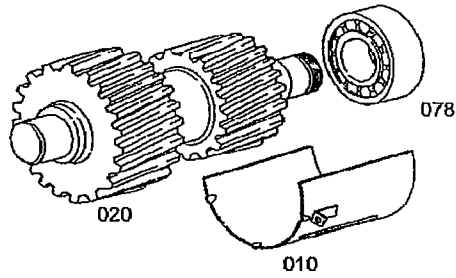

Item #	MH Part Number	Description	Qty Req	Item #	MH Part Number	Description	Qty Req
10	MVG202007	INPUT SHAFT	1	250	MVG202016	BEARING HOUSING	1
18	MVG201064	OIL DAM	1	260	MVG121068	GEAR	1
30	MVG201110	GEAR SHIFT SLEEVE	1	270	MVG202017	BALL	1
40	MVG201035	INPUT GEAR	1	272	MVG121067	GEAR RING	1
50	MVG201036	INPUT GEAR	1	280	MVG202018	CAP SCREW	2
60	MVG202008	BEARING COVER	1	290	MVG202019	CAP SCREW	2
70	MVG202009	HEXAGON BOLT	6	300	MVG202020	COVER	1
80	MVG202010	POT	1	320	MVG161018	COVER	1
90	MVG202011	SHAFT SEAL	1	330	MVG202021	HEXAGON BOLT	4
100	MVG202012	SHAFT SEAL	1	350	MVG202022	SEALING RING	1
110	MVG201039	TAROLLBEARING	2	360	MVG202023	UNION SCREW	1
130	MVG161014A	SHIM	1	370	MVG202024	OIL INDUCTION PIPE	1
xx	MVG161014B	SHIM	1	380	MVG121040	SEALING RING	1
xx	MVG161014C	SHIM	1	390	MVG202025	SOCKET	1
xx	MVG161014D	SHIM	1	400	MVG751038	UNION NUT	1
xx	MVG161014E	SHIM	1	410	MVG202026	SOCKET	1
xx	MVG161014F	SHIM	1	420	MVG202027	HEXAGON NUT	1
xx	MVG161014G	SHIM	1	430	MVG202028	UNION NUT	1
xx	MVG161014H	SHIM	1	440	MVG751042	SEALING RING	1
150	DB51002	KERNL VERSCHLUSS	3	450	MVG202029	PRESSURE RING	1
170	MVG202013	BALL	1	460	MVG751044	CUTTING RING	2
180	MVG202014	HOUSING	1	470	MVG121010	SEALING RING	1
210	MVG751033	SLOTPIN	1	480	MVG751028	SCREW PLUG	1
230	MVG751034	OIL PUMP COVER	1				
240	MVG202015	HEXAGON BOLT	6				

MARMON-HERRINGTON ALL-WHEEL DRIVE

13001 Magisterial Drive • Louisville, KY 40223

(502) 253-0277 • (800) 227-0727 • Fax (502) 253-0317

E-mail: info@marmon-herrington.com

INPUT SHAFT

DOUBLE GEAR ASSY

Marmon-Herrington