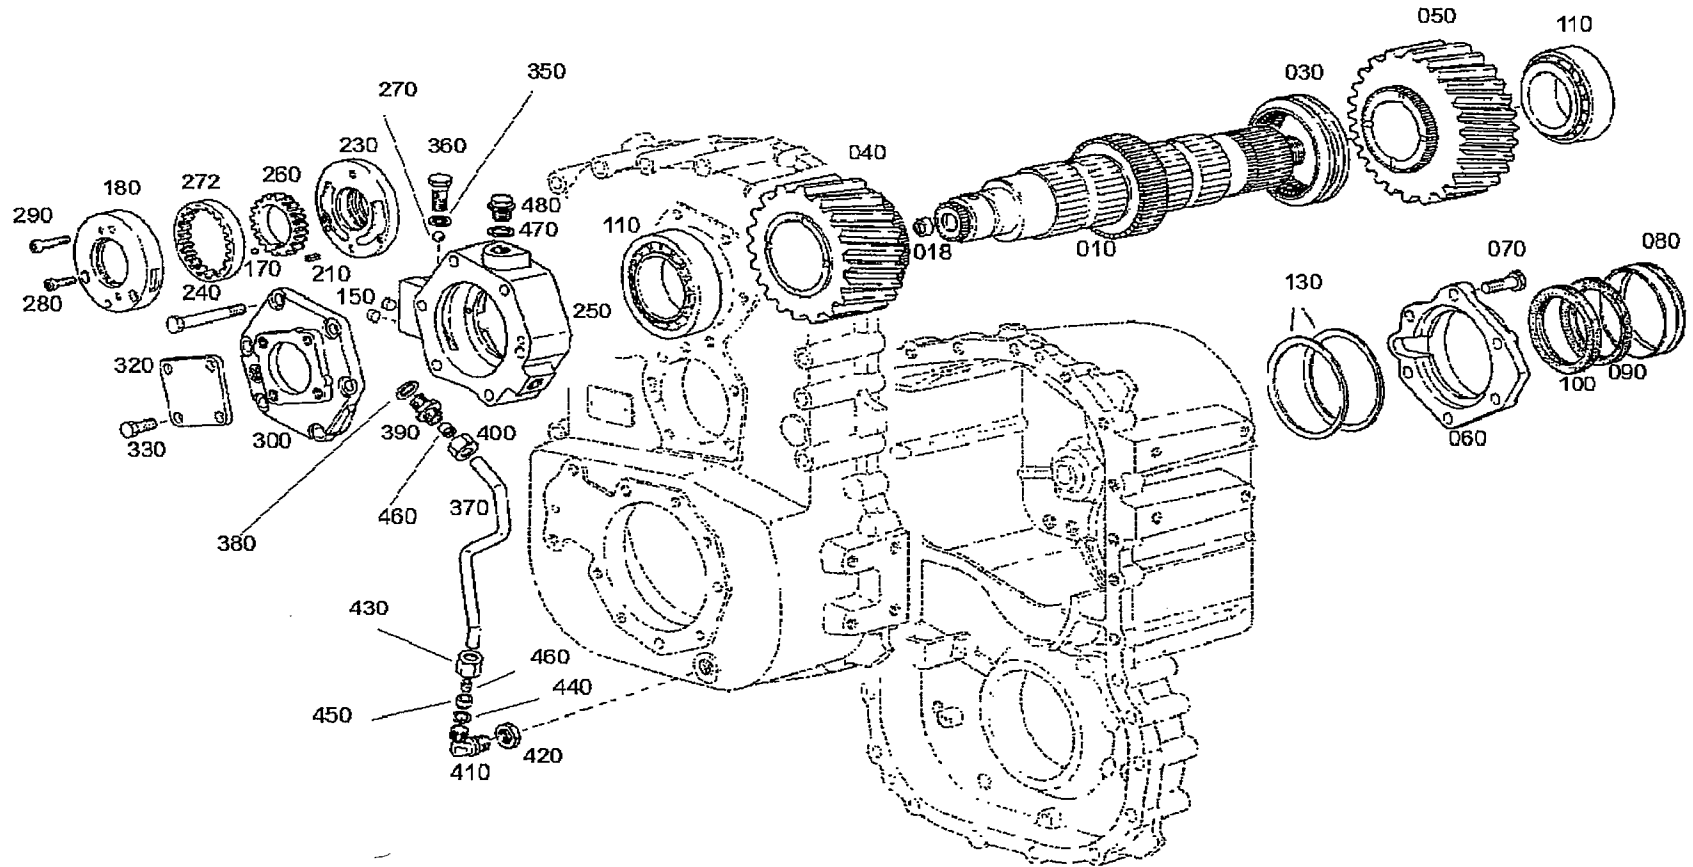

INPUT SHAFT GROUP

Marmon-Herrington

Item #	MH Part Number	Description	Qty Req	Item #	MH Part Number	Description	Qty Req
10	MVG202007	INPUT SHAFT	1	250	MVG202016	BEARING HOUSING	1
18	MVG201064	OIL DAM	1	260	MVG121068	GEAR	1
30	MVG201110	GEAR SHIFT SLEEVE	1	270	MVG202017	BALL	1
40	MVG201035	INPUT GEAR	1	272	MVG121067	GEAR RING	1
50	MVG201036	INPUT GEAR	1	280	MVG202018	CAP SCREW	2
60	MVG202008	BEARING COVER	1	290	MVG202019	CAP SCREW	2
70	MVG202009	HEXAGON BOLT	6	300	MVG202020	COVER	1
80	MVG202010	POT	1	320	MVG161018	COVER	1
90	MVG202011	SHAFT SEAL	1	330	MVG202021	HEXAGON BOLT	4
100	MVG202012	SHAFT SEAL	1	350	MVG202022	SEALING RING	1
110	MVG201039	TAROLLBEARING	2	360	MVG202023	UNION SCREW	1
130	MVG161014A	SHIM	1	370	MVG202024	OIL INDUCTION PIPE	1
xx	MVG161014B	SHIM	1	380	MVG121040	SEALING RING	1
xx	MVG161014C	SHIM	1	390	MVG202025	SOCKET	1
xx	MVG161014D	SHIM	1	400	MVG751038	UNION NUT	1
xx	MVG161014E	SHIM	1	410	MVG202026	SOCKET	1
xx	MVG161014F	SHIM	1	420	MVG202027	HEXAGON NUT	1
xx	MVG161014G	SHIM	1	430	MVG202028	UNION NUT	1
xx	MVG161014H	SHIM	1	440	MVG751042	SEALING RING	1
150	DB51002	KERNL VERSCHLUSS	3	450	MVG202029	PRESSURE RING	1
170	MVG202013	BALL	1	460	MVG751044	CUTTING RING	2
180	MVG202014	HOUSING	1	470	MVG121010	SEALING RING	1
210	MVG751033	SLOTPIN	1	480	MVG751028	SCREW PLUG	1
230	MVG751034	OIL PUMP COVER	1				
240	MVG202015	HEXAGON BOLT	6				

MARMON-HERRINGTON ALL-WHEEL DRIVE

13001 Magisterial Drive • Louisville, KY 40223

(502) 253-0277 • (800) 227-0727 • Fax (502) 253-0317

E-mail: info@marmon-herrington.com

INPUT SHAFT