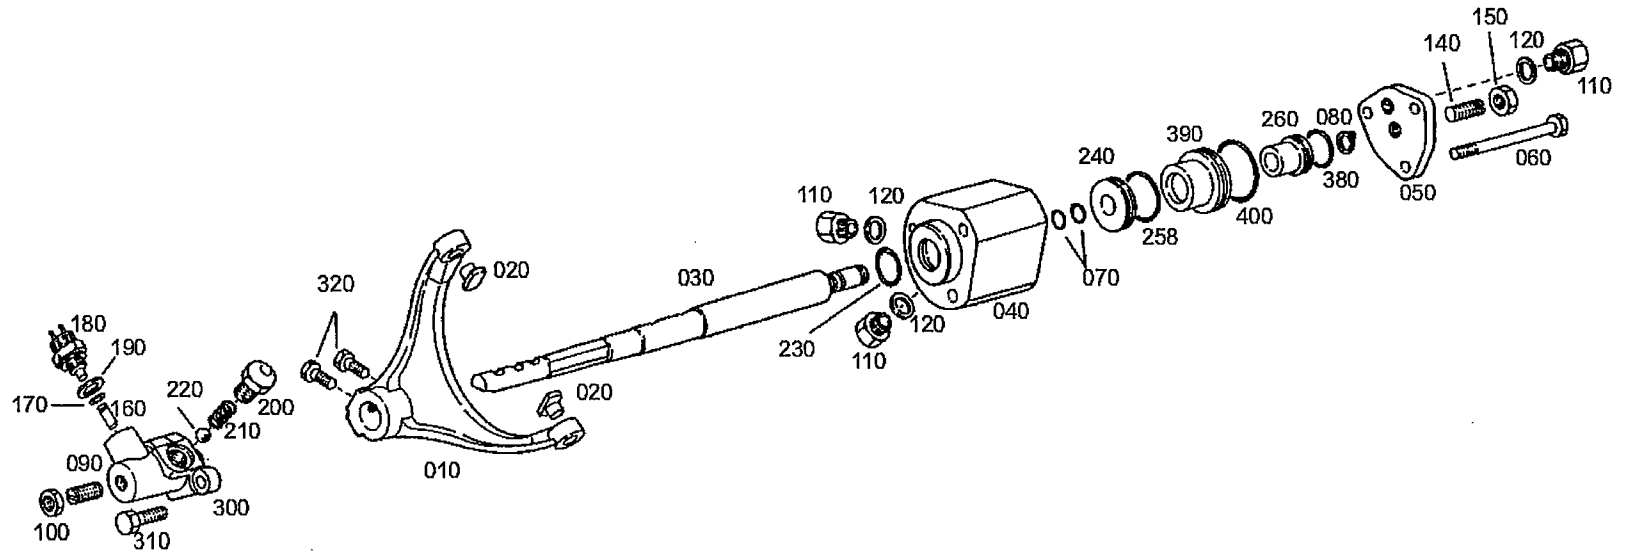

GEAR SHIFT ASSY

Marmon-Herrington

Item #	MH Part Number	Description	Qty Req	Item #	MH Part Number	Description	Qty Req
10	MVG201111	GEAR SHIFT FORK	1	258	MVG202064	SEALING RING	1
20	MVG121095	SLIDING PAD	2	260	MVG121047	PISTON	1
30	MVG202056	GEAR SHIFT ROD	1	300	MVG202065	FLANGE	1
40	MVG751088	SHIFT CYLINDER	1	310	MVG202066	HEXAGON BOLT	2
50	MVG751090	COVER	1	320	MVG751086	SCREW	2
60	MVG202057	HEXAGON BOLT	3	380	MVG202067	SEALING RING	1
70	MVG202058	O-RING	2	390	MVG751130	PISTON	1
80	MVG202059	RETAINING RING	1	400	DB51028	SEALING RING	1
90	MVG121126	SET SCREW	1				
100	MVG751092	HEXAGON NUT	1				
110	MVG202060	REDUCTION PIECE	3				
120	MVG121122	SEALING RING	3				
140	MVG121126	SET SCREW	1				
150	MVG751092	HEXAGON NUT	1				
160	MVG202061	PIN	1				
170	MVG121125	SNAP RING	1				
180	MVG202062	PRESSURE SWITCH	1				
190	MVG121040	SEALING RING	1				
200	MVG751099	BALL VALVE GUIDE	1				
210	MVG751100	SPRING	1				
220	MVG751101	BALL	1				
230	MVG202063	SEALING RING	1				
240	MVG751095	PISTON	1				

MARMON-HERRINGTON ALL-WHEEL DRIVE

13001 Magisterial Drive • Louisville, KY 40223

(502) 253-0277 • (800) 227-0727 • Fax (502) 253-0317

E-mail: info@marmon-herrington.com

GEAR SHIFT