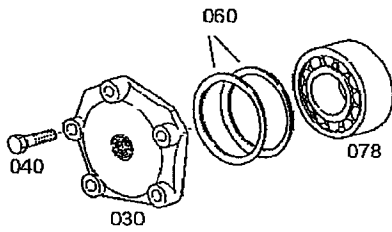

Item #	MH Part Number	Description	Qty Req	Item #	MH Part Number	Description	Qty Req
10	MVG202007	INPUT SHAFT	1	250	MVG202016	BEARING HOUSING	1
18	MVG201064	OIL DAM	1	260	MVG121068	GEAR	1
30	MVG201110	GEAR SHIFT SLEEVE	1	270	MVG202017	BALL	1
40	MVG201035	INPUT GEAR	1	272	MVG121067	GEAR RING	1
50	MVG201036	INPUT GEAR	1	280	MVG202018	CAP SCREW	2
60	MVG202008	BEARING COVER	1	290	MVG202019	CAP SCREW	2
70	MVG202009	HEXAGON BOLT	6	300	MVG202020	COVER	1
80	MVG202010	POT	1	320	MVG161018	COVER	1
90	MVG202011	SHAFT SEAL	1	330	MVG202021	HEXAGON BOLT	4
100	MVG202012	SHAFT SEAL	1	350	MVG202022	SEALING RING	1
110	MVG201039	TAROLLBEARING	2	360	MVG202023	UNION SCREW	1
130	MVG161014A	SHIM	1	370	MVG202024	OIL INDUCTION PIPE	1
xx	MVG161014B	SHIM	1	380	MVG121040	SEALING RING	1
xx	MVG161014C	SHIM	1	390	MVG202025	SOCKET	1
xx	MVG161014D	SHIM	1	400	MVG751038	UNION NUT	1
xx	MVG161014E	SHIM	1	410	MVG202026	SOCKET	1
xx	MVG161014F	SHIM	1	420	MVG202027	HEXAGON NUT	1
xx	MVG161014G	SHIM	1	430	MVG202028	UNION NUT	1
xx	MVG161014H	SHIM	1	440	MVG751042	SEALING RING	1
150	DB51002	KERNL VERSCHLUSS	3	450	MVG202029	PRESSURE RING	1
170	MVG202013	BALL	1	460	MVG751044	CUTTING RING	2
180	MVG202014	HOUSING	1	470	MVG121010	SEALING RING	1
210	MVG751033	SLOTPIN	1	480	MVG751028	SCREW PLUG	1
230	MVG751034	OIL PUMP COVER	1				
240	MVG202015	HEXAGON BOLT	6				

MARMON-HERRINGTON ALL-WHEEL DRIVE

13001 Magisterial Drive • Louisville, KY 40223

(502) 253-0277 • (800) 227-0727 • Fax (502) 253-0317

E-mail: info@marmon-herrington.com

INPUT SHAFT

DOUBLE GEAR ASSY

Marmon-Herrington