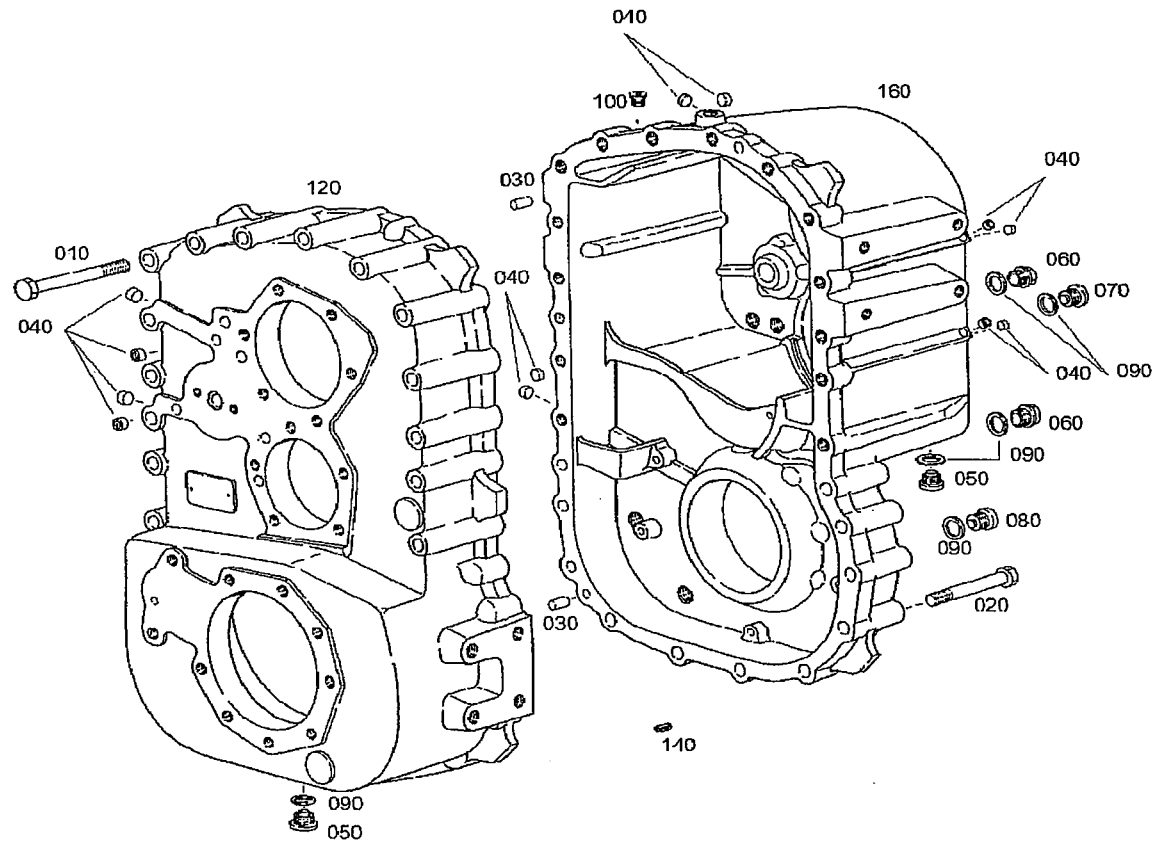

HOUSING

Item #	MH Part Number	Description	Qty Req	Item #	MH Part Number	Description	Qty Req
10	MVG202001	HEXAGON BOLT	15				
20	MVG202002	HEXAGON BOLT	11				
30	MVG201016	PIN	2				
40	DB51003	PLUG	13				
50	MVG751005	SCREW PLUG	2				
60	MVG751028	SCREW PLUG	2				
70	MVG751012	SCREW PLUG	3				
90	MVG121010	SEALING RING	7				
100	MVG202003	SCREW PLUG	1				
120	MVG202004	GEARBOX HOUSING	1				
140	MVG202005	SLOTPIN	1				
160	MVG202006	GEARBOX HOUSING	1				

MARMON-HERRINGTON ALL-WHEEL DRIVE

13001 Magisterial Drive • Louisville, KY 40223

(502) 253-0277 • (800) 227-0727 • Fax (502) 253-0317

E-mail: info@marmon-herrington.com

HOUSING