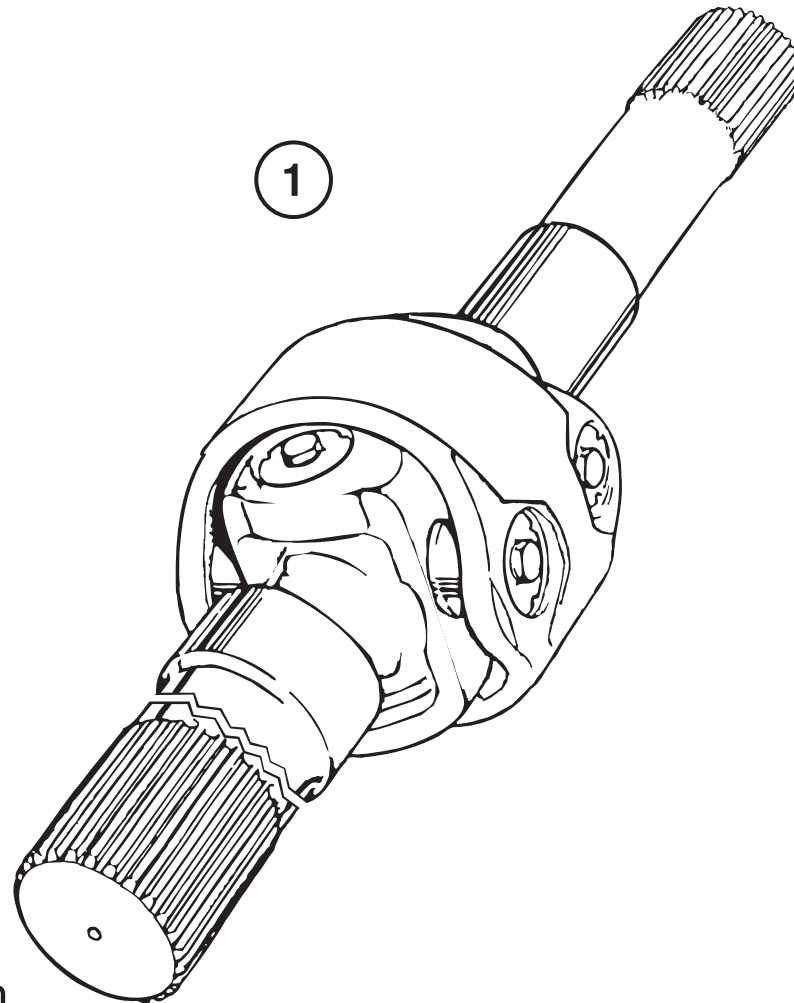

AXLE SHAFT ASSEMBLY MT25H

Marmon-Herrington