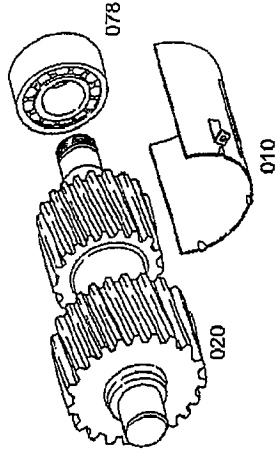

# HOUSING

Item #	MH Part Number	Description	Qty Req	Item #	MH Part Number	Description	Qty Req
10	MVG202007	INPUT SHAFT	1	250	MVG202016	BEARING HOUSING	1
18	MVG201064	OIL DAM	1	260	MVG121068	GEAR	1
30	MVG201110	GEAR SHIFT SLEEVE	1	270	MVG202017	BALL	1
40	MVG201035	INPUT GEAR	1	272	MVG121067	GEAR RING	1
50	MVG201036	INPUT GEAR	1	280	MVG202018	CAP SCREW	2
60	MVG202008	BEARING COVER	1	290	MVG202019	CAP SCREW	2
70	MVG202009	HEXAGON BOLT	6	300	MVG202020	COVER	1
80	MVG202010	POT	1	320	MVG161018	COVER	1
90	MVG202011	SHAFT SEAL	1	330	MVG202021	HEXAGON BOLT	4
100	MVG202012	SHAFT SEAL	1	350	MVG202022	SEALING RING	1
110	MVG201039	TAROLLBEARING	2	360	MVG202023	UNION SCREW	1
130	MVG161014A	SHIM	1	370	MVG202024	OIL INDUCTION PIPE	1
xx	MVG161014B	SHIM	1	380	MVG121040	SEALING RING	1
xx	MVG161014C	SHIM	1	390	MVG202025	SOCKET	1
xx	MVG161014D	SHIM	1	400	MVG751038	UNION NUT	1
xx	MVG161014E	SHIM	1	410	MVG202026	SOCKET	1
xx	MVG161014F	SHIM	1	420	MVG202027	HEXAGON NUT	1
xx	MVG161014G	SHIM	1	430	MVG202028	UNION NUT	1
xx	MVG161014H	SHIM	1	440	MVG751042	SEALING RING	1
150	DB51002	KERNL VERSCHLUSS	3	450	MVG202029	PRESSURE RING	1
170	MVG202013	BALL	1	460	MVG751044	CUTTING RING	2
180	MVG202014	HOUSING	1	470	MVG121010	SEALING RING	1
210	MVG751033	SLOTPIN	1	480	MVG751028	SCREW PLUG	1
230	MVG751034	OIL PUMP COVER	1				
240	MVG202015	HEXAGON BOLT	6				

# DOUBLE GEAR ASSY

Marmou-Herrington  

Item #	MH Part Number	Description	Qty Req	Item #	MH Part Number	Description	Qty Req
10	MVG201126	COVER PLATE	1				
20	MVG202030	DOUBLE GEAR	1				
30	MVG201004	END COVER	1				
40	MVG202031	HEXAGON BOLT	5				
60	MVG201046A	SHIM	1				
xx	MVG201046B	SHIM	1				
xx	MVG201046C	SHIM	1				
70	MVG202032	SPEEDOMETER HOUSING	1				
78	MVG201130	CYROLLBEARING	2				
82	MVG201026	COVER	1				
90	MVG202033	HEXAGON BOLT	6				
100	MVG202034	HEXAGON BOLT	1				
110	MVG202035	IMPULSTAR	1				
130	MVG202036	SLOTTED NUT	1				
140	MT932542	PULSE SENSOR	1				