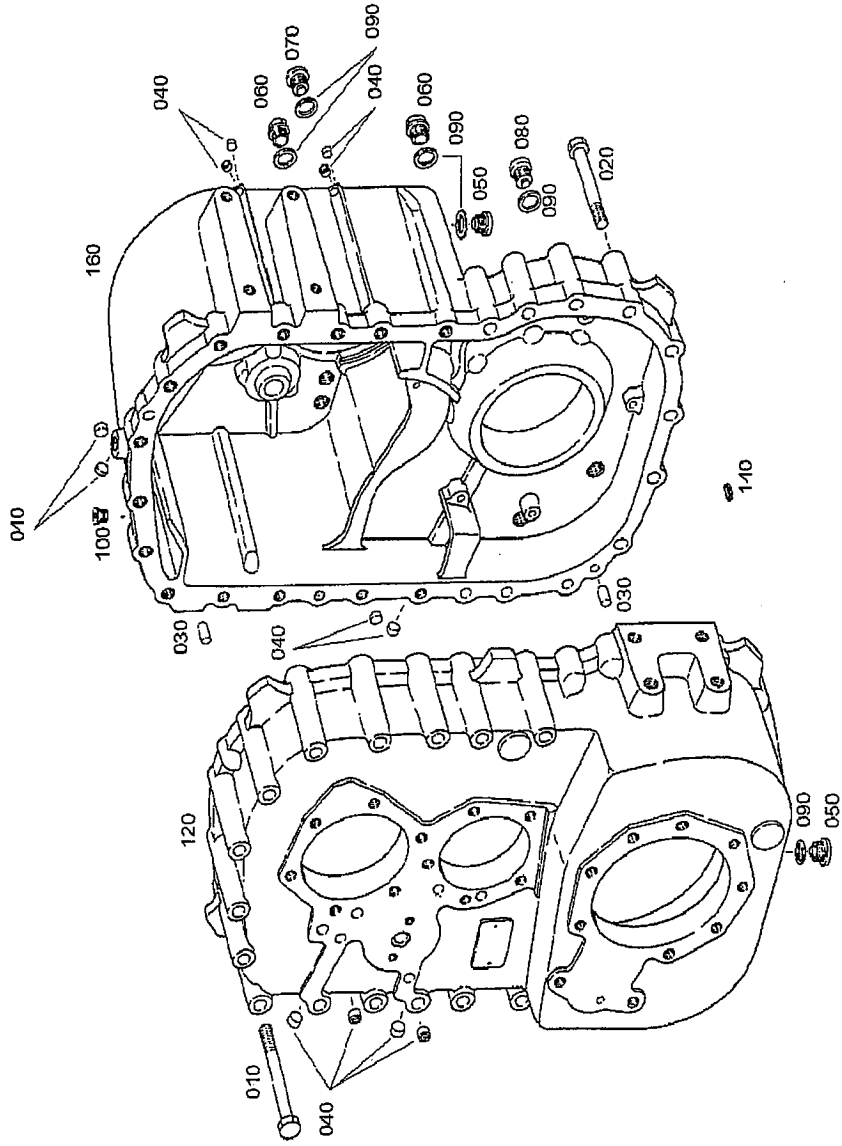

# HOUSING

Item #	MH Part Number	Description	Qty Req	Item #	MH Part Number	Description	Qty Req
10	MVG202007	INPUT SHAFT	1	250	MVG202016	BEARING HOUSING	1
18	MVG201064	OIL DAM	1	260	MVG121068	GEAR	1
30	MVG201110	GEAR SHIFT SLEEVE	1	270	MVG202017	BALL	1
40	MVG201035	INPUT GEAR	1	272	MVG121067	GEAR RING	1
50	MVG201036	INPUT GEAR	1	280	MVG202018	CAP SCREW	2
60	MVG202008	BEARING COVER	1	290	MVG202019	CAP SCREW	2
70	MVG202009	HEXAGON BOLT	6	300	MVG202020	COVER	1
80	MVG202010	POT	1	320	MVG161018	COVER	1
90	MVG202011	SHAFT SEAL	1	330	MVG202021	HEXAGON BOLT	4
100	MVG202012	SHAFT SEAL	1	350	MVG202022	SEALING RING	1
110	MVG201039	TAROLLBEARING	2	360	MVG202023	UNION SCREW	1
130	MVG161014A	SHIM	1	370	MVG202024	OIL INDUCTION PIPE	1
xx	MVG161014B	SHIM	1	380	MVG121040	SEALING RING	1
xx	MVG161014C	SHIM	1	390	MVG202025	SOCKET	1
xx	MVG161014D	SHIM	1	400	MVG751038	UNION NUT	1
xx	MVG161014E	SHIM	1	410	MVG202026	SOCKET	1
xx	MVG161014F	SHIM	1	420	MVG202027	HEXAGON NUT	1
xx	MVG161014G	SHIM	1	430	MVG202028	UNION NUT	1
xx	MVG161014H	SHIM	1	440	MVG751042	SEALING RING	1
150	DB51002	KERNL VERSCHLUSS	3	450	MVG202029	PRESSURE RING	1
170	MVG202013	BALL	1	460	MVG751044	CUTTING RING	2
180	MVG202014	HOUSING	1	470	MVG121010	SEALING RING	1
210	MVG751033	SLOTPIN	1	480	MVG751028	SCREW PLUG	1
230	MVG751034	OIL PUMP COVER	1				
240	MVG202015	HEXAGON BOLT	6				

# DOUBLE GEAR ASSY

Marmou-Herrington  

Item #	MH Part Number	Description	Qty Req	Item #	MH Part Number	Description	Qty Req
10	MVG201126	COVER PLATE	1				
20	MVG202030	DOUBLE GEAR	1				
30	MVG201004	END COVER	1				
40	MVG202031	HEXAGON BOLT	5				
60	MVG201046A	SHIM	1				
xx	MVG201046B	SHIM	1				
xx	MVG201046C	SHIM	1				
70	MVG202032	SPEEDOMETER HOUSING	1				
78	MVG201130	CYROLLBEARING	2				
82	MVG201026	COVER	1				
90	MVG202033	HEXAGON BOLT	6				
100	MVG202034	HEXAGON BOLT	1				
110	MVG202035	IMPULSTAR	1				
130	MVG202036	SLOTTED NUT	1				
140	MT932542	PULSE SENSOR	1				