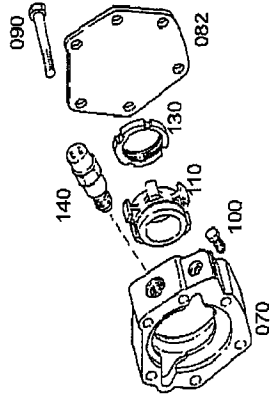

Item #	MH Part Number	Description	Qty Req	Item #	MH Part Number	Description	Qty Req
10	MVG202007	INPUT SHAFT	1	250	MVG202016	BEARING HOUSING	1
18	MVG201064	OIL DAM	1	260	MVG121068	GEAR	1
30	MVG201110	GEAR SHIFT SLEEVE	1	270	MVG202017	BALL	1
40	MVG201035	INPUT GEAR	1	272	MVG121067	GEAR RING	1
50	MVG201036	INPUT GEAR	1	280	MVG202018	CAP SCREW	2
60	MVG202008	BEARING COVER	1	290	MVG202019	CAP SCREW	2
70	MVG202009	HEXAGON BOLT	6	300	MVG202020	COVER	1
80	MVG202010	POT	1	320	MVG161018	COVER	1
90	MVG202011	SHAFT SEAL	1	330	MVG202021	HEXAGON BOLT	4
100	MVG202012	SHAFT SEAL	1	350	MVG202022	SEALING RING	1
110	MVG201039	TAROLLBEARING	2	360	MVG202023	UNION SCREW	1
130	MVG161014A	SHIM	1	370	MVG202024	OIL INDUCTION PIPE	1
xx	MVG161014B	SHIM	1	380	MVG121040	SEALING RING	1
xx	MVG161014C	SHIM	1	390	MVG202025	SOCKET	1
xx	MVG161014D	SHIM	1	400	MVG751038	UNION NUT	1
xx	MVG161014E	SHIM	1	410	MVG202026	SOCKET	1
xx	MVG161014F	SHIM	1	420	MVG202027	HEXAGON NUT	1
xx	MVG161014G	SHIM	1	430	MVG202028	UNION NUT	1
xx	MVG161014H	SHIM	1	440	MVG751042	SEALING RING	1
150	DB51002	KERNL VERSCHLUSS	3	450	MVG202029	PRESSURE RING	1
170	MVG202013	BALL	1	460	MVG751044	CUTTING RING	2
180	MVG202014	HOUSING	1	470	MVG121010	SEALING RING	1
210	MVG751033	SLOTPIN	1	480	MVG751028	SCREW PLUG	1
230	MVG751034	OIL PUMP COVER	1				
240	MVG202015	HEXAGON BOLT	6				

MARMON-HERRINGTON ALL-WHEEL DRIVE

13001 Magisterial Drive • Louisville, KY 40223
(502) 253-0277 • (800) 227-0727 • Fax (502) 253-0317
E-mail: info@marmon-herrington.com

INPUT SHAFT

DOUBLE GEAR ASSY

Marmou-Herrington