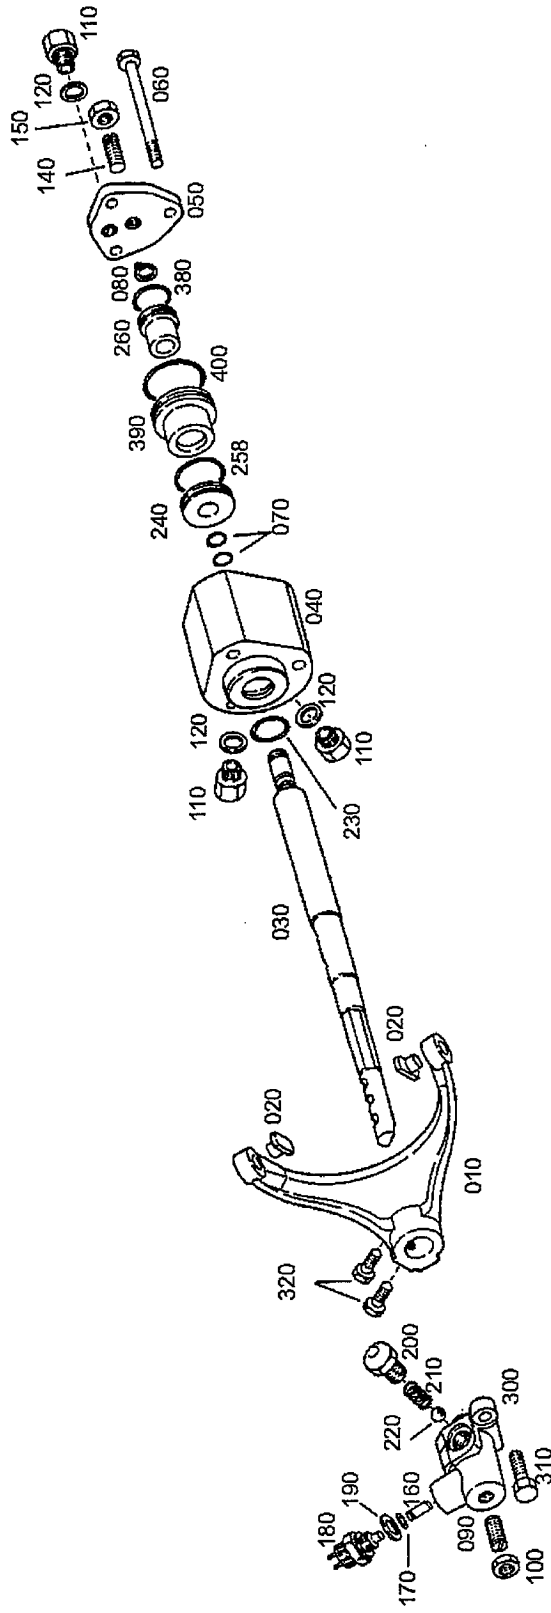

# GEAR SHIFT ASSY

Item #	MH Part Number	Description	Qty Req.	Item #	MH Part Number	Description	Qty Req.
10	MVG201111	GEAR SHIFT FORK	1	258	MVG202064	SEALING RING	1
20	MVG121095	SLIDING PAD	2	260	MVG121047	PISTON	1
30	MVG202056	GEAR SHIFT ROD	1	300	MVG202065	FLANGE	1
40	MVG751088	SHIFT CYLINDER	1	310	MVG202066	HEXAGON BOLT	2
50	MVG751090	COVER	1	320	MVG751086	SCREW	2
60	MVG202057	HEXAGON BOLT	3	380	MVG202067	SEALING RING	1
70	MVG202058	O-RING	2	390	MVG751130	PISTON	1
80	MVG202059	RETAINING RING	1	400	DB51028	SEALING RING	1
90	MVG121126	SET SCREW	1				
100	MVG751092	HEXAGON NUT	1				
110	MVG202060	REDUCTION PIECE	3				
120	MVG121122	SEALING RING	3				
140	MVG121126	SET SCREW	1				
150	MVG751092	HEXAGON NUT	1				
160	MVG202061	PIN	1				
170	MVG121125	SNAP RING	1				
180	MVG202062	PRESSURE SWITCH	1				
190	MVG121040	SEALING RING	1				
200	MVG751099	BALL VALVE GUIDE	1				
210	MVG751100	SPRING	1				
220	MVG751101	BALL	1				
230	MVG202063	SEALING RING	1				
240	MVG751095	PISTON	1				