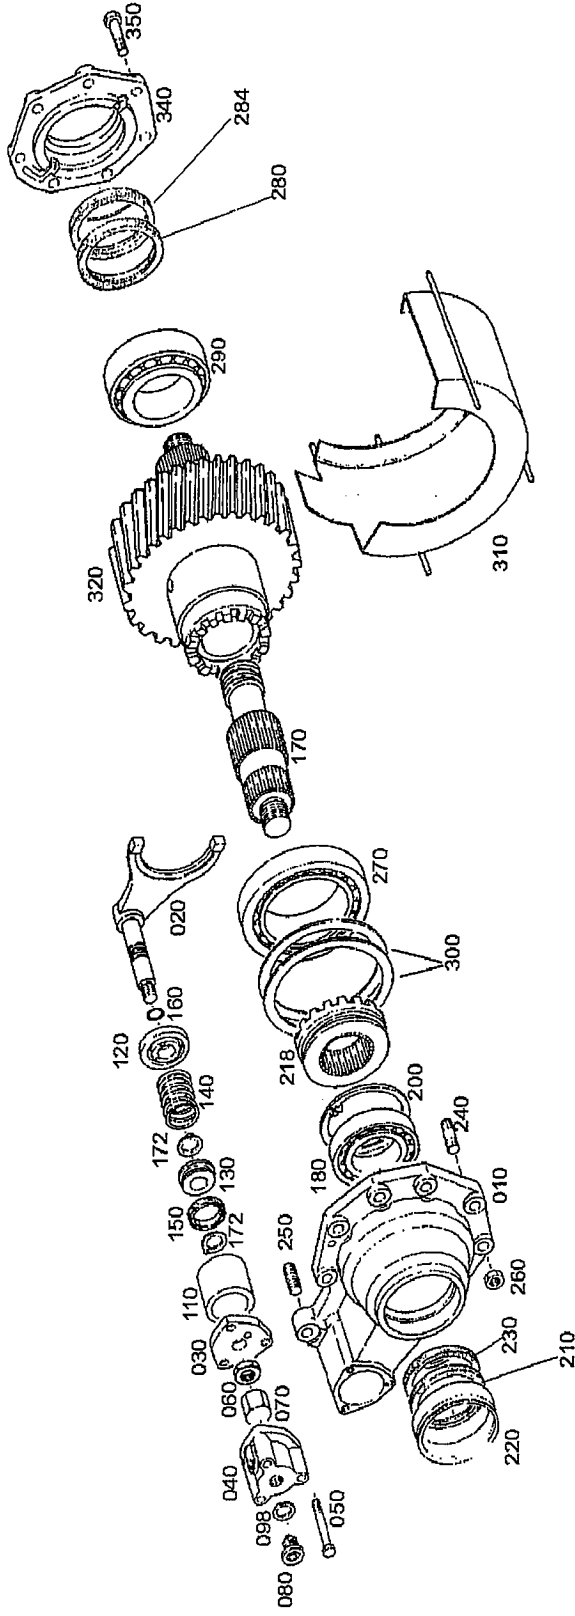

# DOUBLE GEAR ASSY

Marmou-Herrington  

Item #	MH Part Number	Description	Qty Req	Item #	MH Part Number	Description	Qty Req
10	MVG201126	COVER PLATE	1				
20	MVG202030	DOUBLE GEAR	1				
30	MVG201004	END COVER	1				
40	MVG202031	HEXAGON BOLT	5				
60	MVG201046A	SHIM	1				
xx	MVG201046B	SHIM	1				
xx	MVG201046C	SHIM	1				
70	MVG202032	SPEEDOMETER HOUSING	1				
78	MVG201130	CYROLLBEARING	2				
82	MVG201026	COVER	1				
90	MVG202033	HEXAGON BOLT	6				
100	MVG202034	HEXAGON BOLT	1				
110	MVG202035	IMPULSTAR	1				
130	MVG202036	SLOTTED NUT	1				
140	MT932542	PULSE SENSOR	1				

# OUTPUT SHAFT GROUP

Item #	MH Part Number	Description	Qty Req	Item #	MH Part Number	Description	Qty Req
10	MVG201006	BEARING HOUSING	1	270	MVG201052	TAROLLBEARING	1
20	MVG201093	GEAR SHIFT FORK	1	280	MVG202049	SHAFT SEAL	1
30	MVG201009	COVER	1	284	MVG202050	SHAFT SEAL	1
40	MVG201010	COVER	1	290	MVG201039	TAROLLBEARING	1
50	MVG202037	HEXAGON BOLT	3	300	MVG201053A	SHIM	1
60	MVG202038	HEXAGON NUT	1	X	MVG201053B	SHIM	1
70	MVG201095	CAP NUT	1	X	MVG201053C	SHIM	1
80	MVG121042	SCREW PLUG	1	X	MVG201053D	SHIM	1
98	MVG121040	SEALING RING	1	X	MVG201053E	SHIM	1
110	MVG121034	BUSH	1	X	MVG201053F	SHIM	1
120	MVG121031	WASHER	1	X	MVG201053G	SHIM	1
130	MVG121037	PISTON	1	X	MVG201053H	SHIM	1
140	MVG121033	COMPRSPRING	1	310	MVG201125	COVER PLATE	1
150	MVG121038	SEALING COLLAR	1	320	MVG202051	OUTPUT SHAFT	1
160	MVG202039	O-RING	1	340	MVG202052	BEARING COVER	1
170	MVG201098	OUTPUT SHAFT	1	350	MVG202053	HEXAGON BOLT	7
172	MVG202040	RETAINING RING	2				
180	MVG202041	BALL BEARING	1				
200	MVG201055	RETAINING RING	1				
210	MVG202042	SHAFT SEAL	1				
218	MVG161036	GEAR SHIFT SLEEVE	1				
220	MVG202043	POT	1				
230	MVG202044	SHAFT SEAL	1				
240	MVG202045	STUD	7				
250	MVG202046	STUD	3				
260	MVG202047	HEXAGON NUT	10				