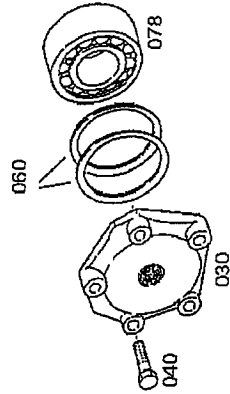

Item #	MH Part Number	Description	Qty Req	Item #	MH Part Number	Description	Qty Req
10	MVG202007	INPUT SHAFT	1	250	MVG202016	BEARING HOUSING	1
18	MVG201064	OIL DAM	1	260	MVG121068	GEAR	1
30	MVG201110	GEAR SHIFT SLEEVE	1	270	MVG202017	BALL	1
40	MVG201035	INPUT GEAR	1	272	MVG121067	GEAR RING	1
50	MVG201036	INPUT GEAR	1	280	MVG202018	CAP SCREW	2
60	MVG202008	BEARING COVER	1	290	MVG202019	CAP SCREW	2
70	MVG202009	HEXAGON BOLT	6	300	MVG202020	COVER	1
80	MVG202010	POT	1	320	MVG161018	COVER	1
90	MVG202011	SHAFT SEAL	1	330	MVG202021	HEXAGON BOLT	4
100	MVG202012	SHAFT SEAL	1	350	MVG202022	SEALING RING	1
110	MVG201039	TAROLLBEARING	2	360	MVG202023	UNION SCREW	1
130	MVG161014A	SHIM	1	370	MVG202024	OIL INDUCTION PIPE	1
xx	MVG161014B	SHIM	1	380	MVG121040	SEALING RING	1
xx	MVG161014C	SHIM	1	390	MVG202025	SOCKET	1
xx	MVG161014D	SHIM	1	400	MVG751038	UNION NUT	1
xx	MVG161014E	SHIM	1	410	MVG202026	SOCKET	1
xx	MVG161014F	SHIM	1	420	MVG202027	HEXAGON NUT	1
xx	MVG161014G	SHIM	1	430	MVG202028	UNION NUT	1
xx	MVG161014H	SHIM	1	440	MVG751042	SEALING RING	1
150	DB51002	KERNL VERSCHLUSS	3	450	MVG202029	PRESSURE RING	1
170	MVG202013	BALL	1	460	MVG751044	CUTTING RING	2
180	MVG202014	HOUSING	1	470	MVG121010	SEALING RING	1
210	MVG751033	SLOTPIN	1	480	MVG751028	SCREW PLUG	1
230	MVG751034	OIL PUMP COVER	1				
240	MVG202015	HEXAGON BOLT	6				

MARMON-HERRINGTON ALL-WHEEL DRIVE

13001 Magisterial Drive • Louisville, KY 40223
(502) 253-0277 • (800) 227-0727 • Fax (502) 253-0317
E-mail: info@marmon-herrington.com

INPUT SHAFT

DOUBLE GEAR ASSY

Marmou-Herrington